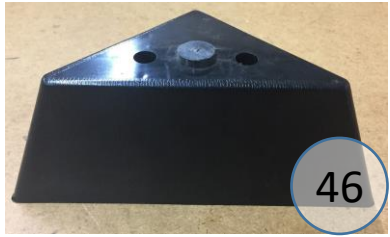

3100483

Call Out	Description
●	Blown Fiber
●	Cushion Chaise Pad - top Pad
●	Cushion Foam
●	KD Component
●	Cover

Signature
DESIGN
BY **ASHLEY**®

361

46

473

354

227

562

400

499

356

Signature
DESIGN
BY **ASHLEY**®

**310 SECTIONAL
DIMENSIONS
2 PIECE
CONFIGURATION**

**310 Configuration 1
Space Between Units = 3/4" for Connecting Brackets
Unit is 3" Away From Wall**

**310 SECTIONAL
DIMENSIONS
2 PIECE
CONFIGURATION**