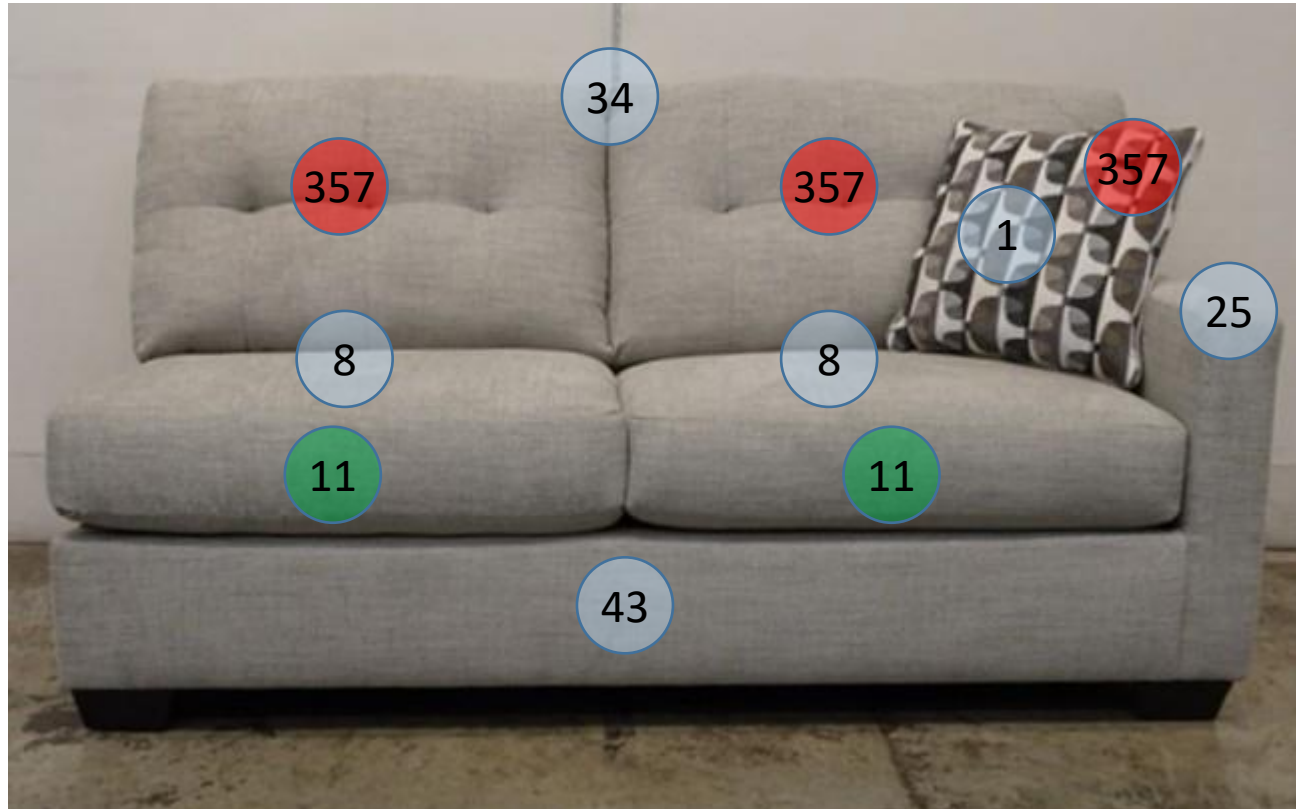

3100483

Call Out	Description
●	Blown Fiber
●	Cushion Chaise Pad - top Pad
●	Cushion Foam
●	KD Component
●	Cover

Signature
DESIGN
BY **ASHLEY**®

361

46

473

354

227

562

400

499

356

Signature
DESIGN
BY **ASHLEY**®

**310 SECTIONAL
DIMENSIONS
2 PIECE
CONFIGURATION**

**310 Configuration 1
Space Between Units = 3/4" for Connecting Brackets
Unit is 3" Away From Wall**

**310 SECTIONAL
DIMENSIONS
2 PIECE
CONFIGURATION**