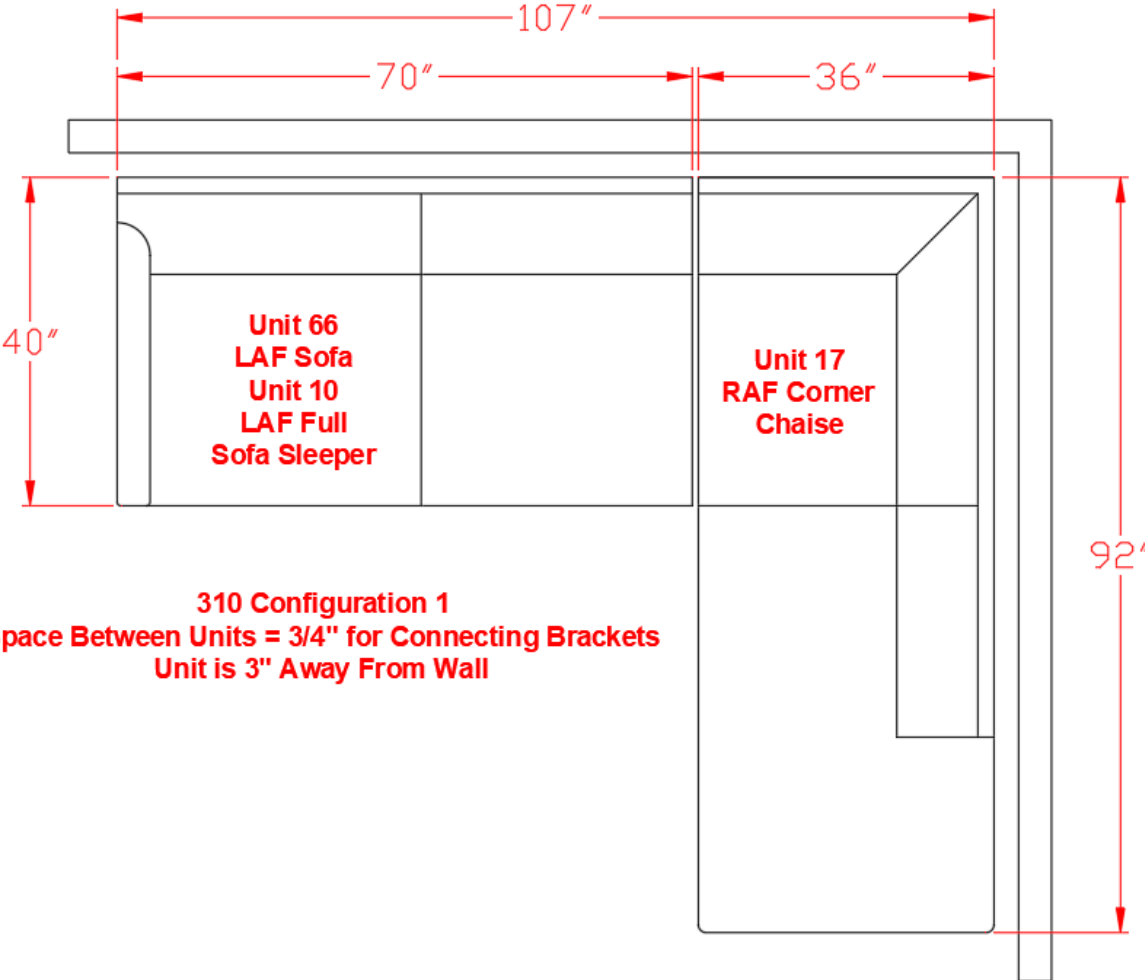

3100483

Call Out	Description
●	Blown Fiber
●	Cushion Chaise Pad - top Pad
●	Cushion Foam
●	KD Component
●	Cover

Signature
DESIGN
BY **ASHLEY**®

361

46

473

354

227

562

400

499

356

Signature
DESIGN
BY **ASHLEY**®

**310 SECTIONAL
DIMENSIONS
2 PIECE
CONFIGURATION**

**310 Configuration 1
Space Between Units = 3/4" for Connecting Brackets
Unit is 3" Away From Wall**

**310 SECTIONAL
DIMENSIONS
2 PIECE
CONFIGURATION**