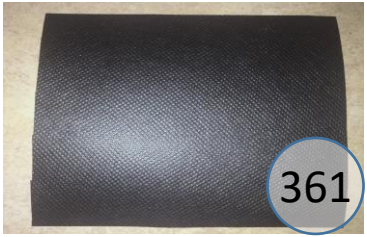

3100483

Call Out	Description
●	Blown Fiber
●	Cushion Chaise Pad - top Pad
●	Cushion Foam
●	KD Component
●	Cover

Signature
DESIGN
BY **ASHLEY**®

361

46

473

354

227

562

400

499

356

Signature
DESIGN
BY **ASHLEY**®

**310 SECTIONAL
DIMENSIONS
2 PIECE
CONFIGURATION**

**310 Configuration 1
Space Between Units = 3/4" for Connecting Brackets
Unit is 3" Away From Wall**

**310 SECTIONAL
DIMENSIONS
2 PIECE
CONFIGURATION**